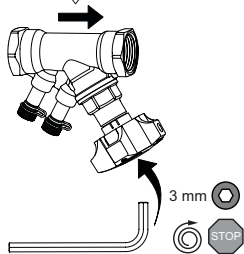

307 781-18
03.2018

STAD

-20°C – +120°C

PN 25

We reserve the right to introduce technical alterations without prior notice.